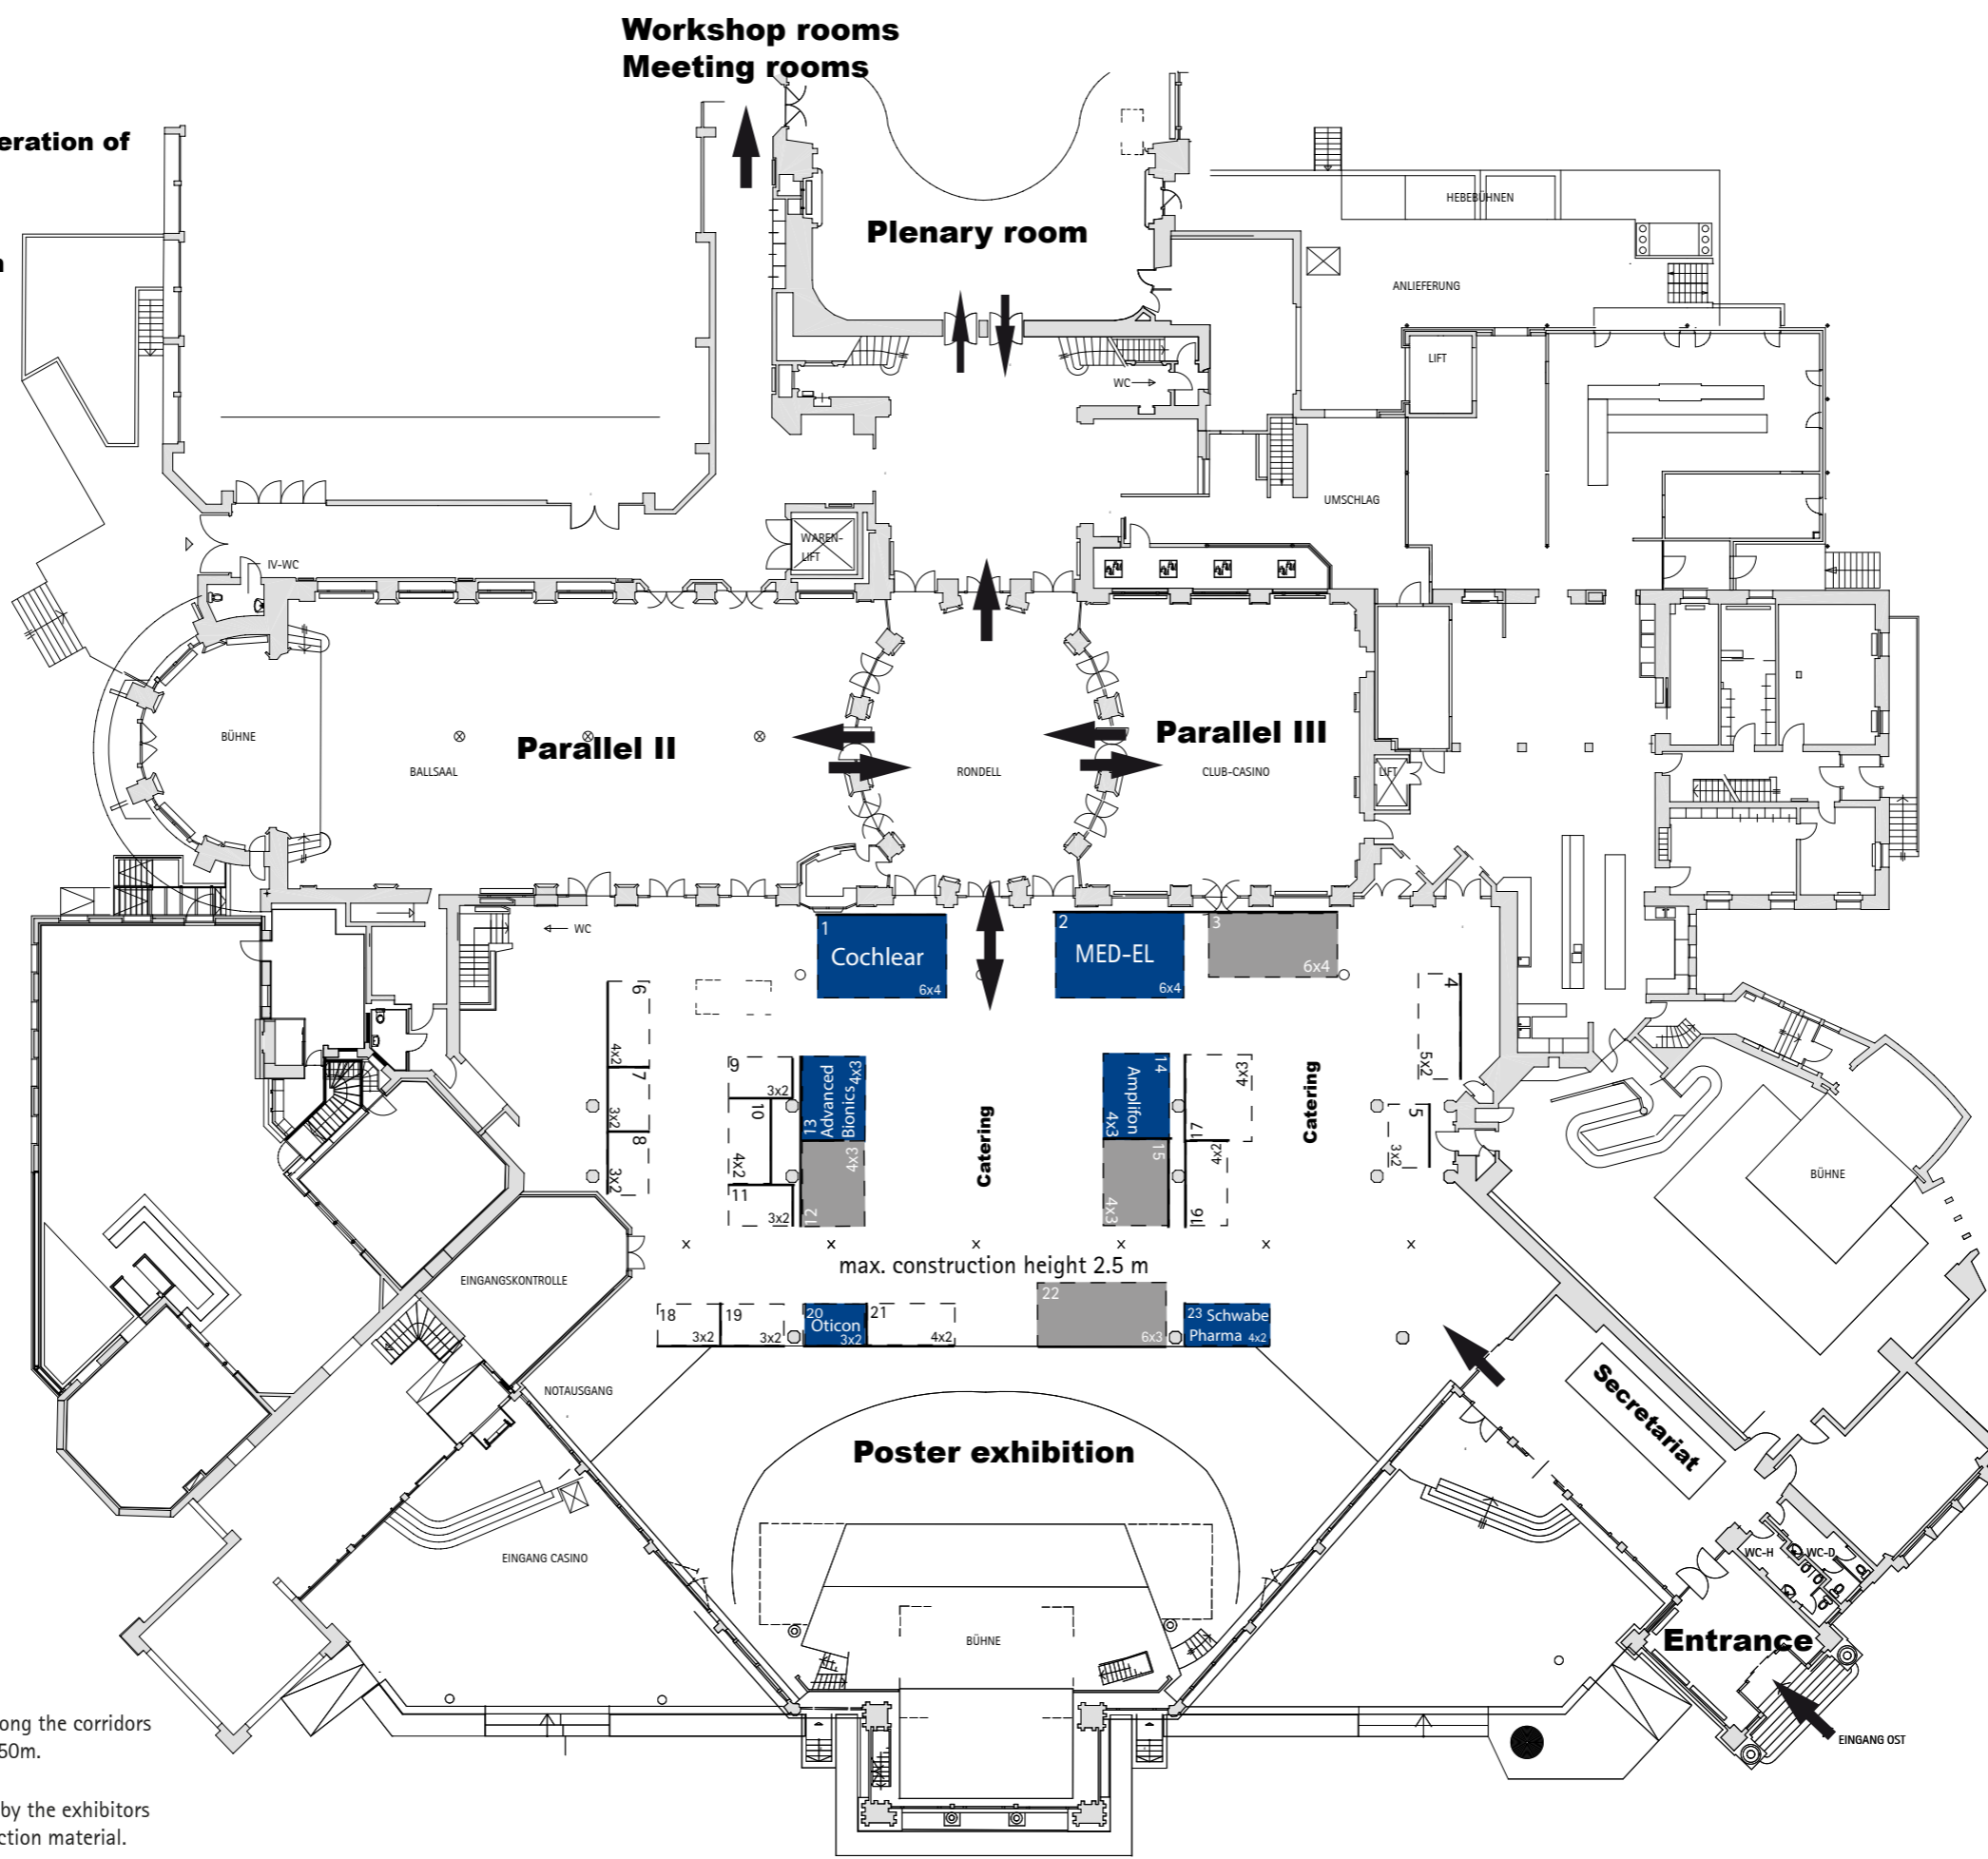

EFAS Congress 2017

13th Congress of the European Federation of
Audiology Societies

07 - 10 June 2017
Congress Centre Kursaal Interlaken

--- Open side: max. 1/3 of the booth sides along the corridors
can be built up with walls higher than 1.50m.

— Closed side: The walls must be organised by the exhibitors
The organizer do not provide any construction material.